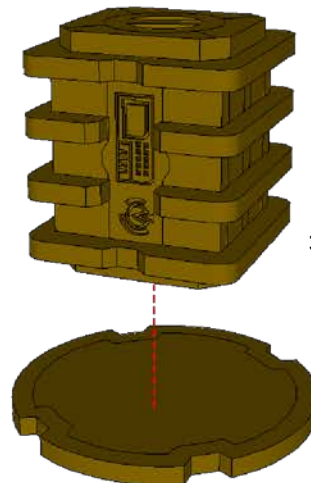

SUPPLY CRATES INSTRUCTIONS

Each crate comes with an optional 30mm base so you can turn it into an objective piece