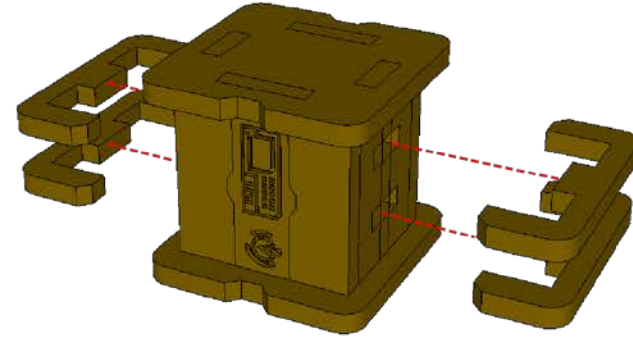

SUPPLY CRATES INSTRUCTIONS

Each crate comes with an optional 30mm base so you can turn it into an objective piece