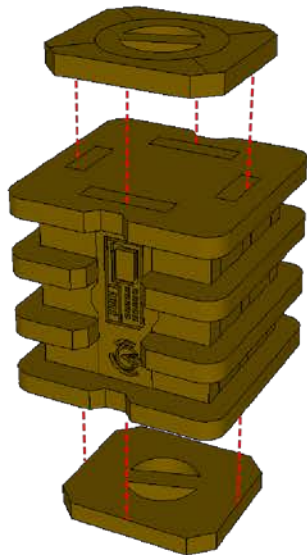

SUPPLY CRATES INSTRUCTIONS

Each crate comes with an optional 30mm base so you can turn it into an objective piece